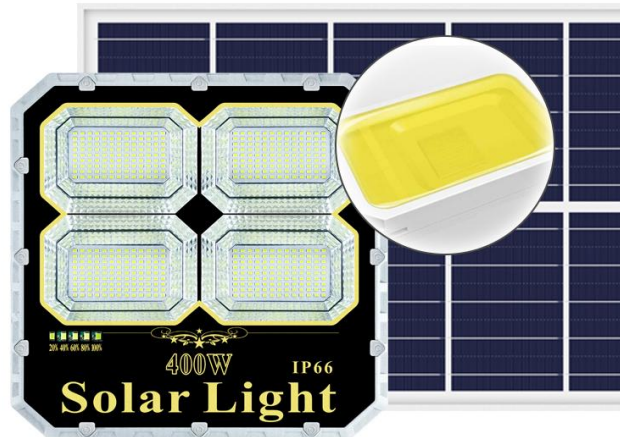

HIGH QUALITY LED BEADS

Lamp beads evenly distributed, low light decay, safety, energy-saving, durable.

Brightness increase **20%**

Photoelectric ascension **18%**