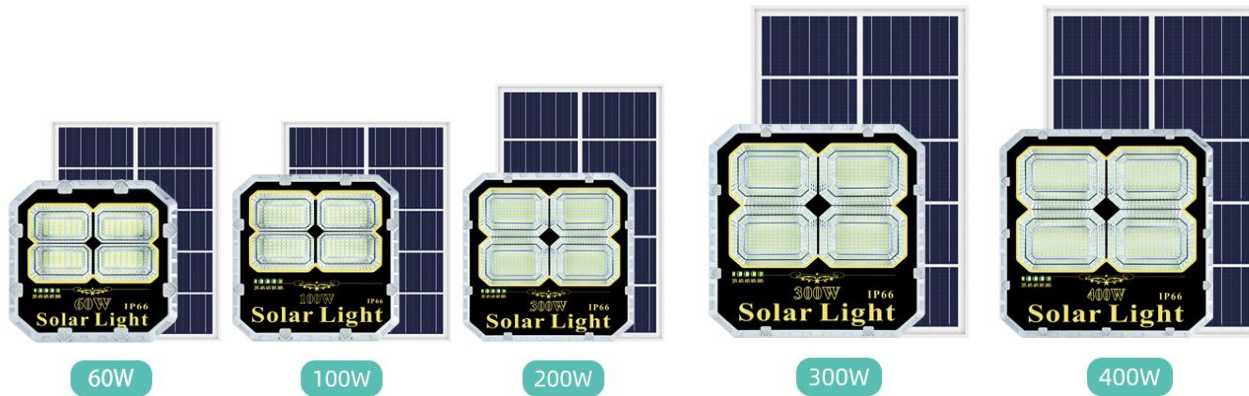

Photoelectric ascension **18%**

IP66 Waterproof

Cold Resistance

Heat-Resisting

High transmittance glass
lampshade

Battery display

Model	T-R60/3	T-R100/3	T-R200/3	T-R300/3	T-R400/3
LED Power	60W	100W	200W	300W	400W
LED Clips	SMD5730 140PCS	SMD5730 180PCS	SMD5730 240PCS	SMD5730 384PCS	SMD5730 468PCS
Solar panel	Poly 5V 18W	Poly 5V 25W	Poly 5V 35W	Poly 5V 40W	Poly 5V 50W
Battery	LiFePO4 (lithium iron phosphate battery)				
Battery	3.2V 10000Mah	3.2V 15000Mah	3.2V 25000Mah	3.2V 30000Mah	3.2V 40000Mah
Lumen	900 Lumen	1200 Lumen	2100 Lumen	2400 Lumen	2800 Lumen
Material	Die-casting aluminum				
Charging time	5-6 Hours				
Working time	10-12 Hours				
Waterproof	IP66 Waterproof				
Lamp size	228*56*228mm	270*58*276mm	318*63*329mm	380*67*380mm	430*68*425mm
Solar panel size	340*290*17mm	390*340*17mm	350*520*17mm	350*630*17mm	440*670*25mm
Qty/Ctn	8PCS	8PCS	4PCS	4PCS	2PCS
Weight	23KG	33KG	23KG	27KG	19KG
Carton Size	440*350*365mm	485*370*415mm	650*275*380mm	775*285*395mm	880*170*470mm

DESCRIPTION OF REMOTE CONTROL

The 5-8M remote control is easy to operate