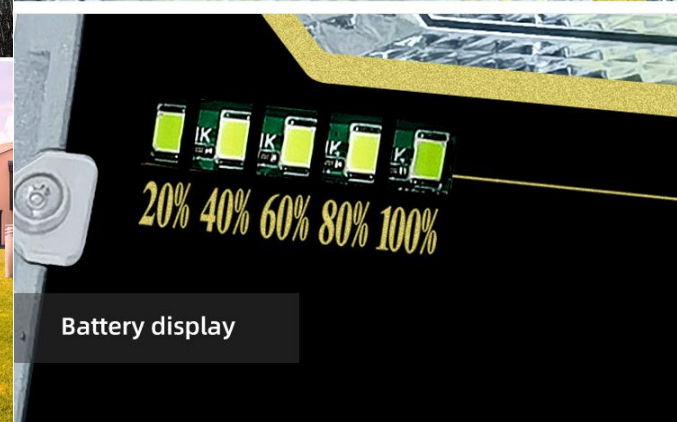

Photoelectric ascension **18%**

IP66 Waterproof

Cold Resistance

Heat-Resisting

High transmittance glass
lampshade

Battery display

Model	T-R60/3	T-R100/3	T-R200/3	T-R300/3	T-R400/3
LED Power	60W	100W	200W	300W	400W
LED Clips	SMD5730 140PCS	SMD5730 180PCS	SMD5730 240PCS	SMD5730 384PCS	SMD5730 468PCS
Solar panel	Poly 5V 18W	Poly 5V 25W	Poly 5V 35W	Poly 5V 40W	Poly 5V 50W
Battery	LiFePO4 (lithium iron phosphate battery)				
Battery	3.2V 10000Mah	3.2V 15000Mah	3.2V 25000Mah	3.2V 30000Mah	3.2V 40000Mah
Lumen	900 Lumen	1200 Lumen	2100 Lumen	2400 Lumen	2800 Lumen
Material	Die-casting aluminum				
Charging time	5-6 Hours				
Working time	10-12 Hours				
Waterproof	IP66 Waterproof				
Lamp size	228*56*228mm	270*58*276mm	318*63*329mm	380*67*380mm	430*68*425mm
Solar panel size	340*290*17mm	390*340*17mm	350*520*17mm	350*630*17mm	440*670*25mm
Qty/Ctn	8PCS	8PCS	4PCS	4PCS	2PCS
Weight	23KG	33KG	23KG	27KG	19KG
Carton Size	440*350*365mm	485*370*415mm	650*275*380mm	775*285*395mm	880*170*470mm