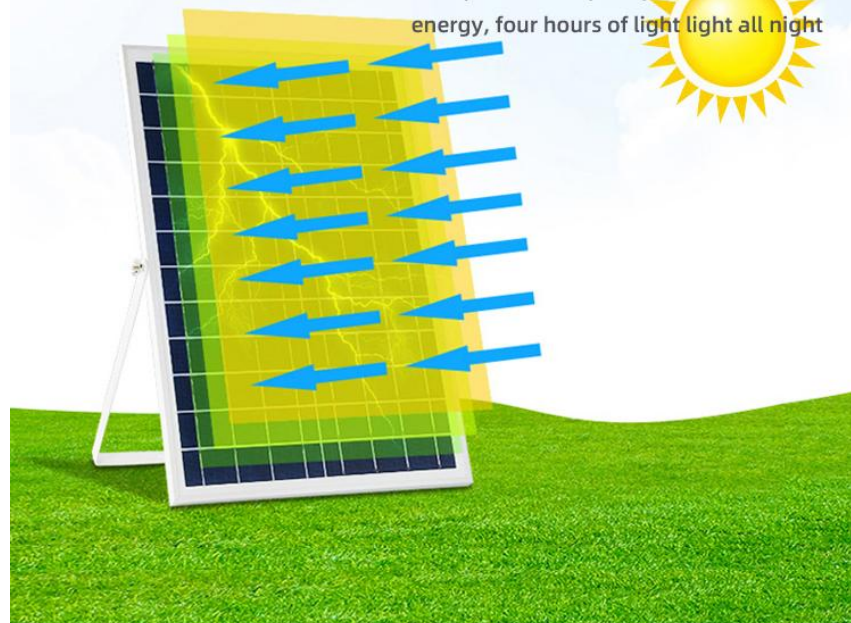

SOLAR PANELS CHARGE QUICKLY

High-quality A grade polysilicon solar panels can quickly access the sun's energy, four hours of light light all night