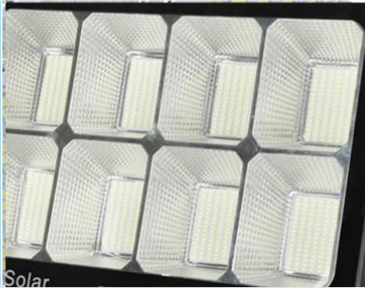

500W/1000W

Solar Flood Lamp

Not easy to break, no astigmatism,
light transmittance, no shadow
High lumen

Solar charging

Long lasting life

IP66 waterproof

Energy saving

Environmental protection

High quality lamp beads

SOLAR PANELS CHARGE QUICKLY

High-quality A grade polysilicon solar panels can quickly access the sun's energy, four hours of light light all night

Product Analysis

High Brightness Chip

Upgrade high light beads, low light decay

High brightness beads

Ordinary lamp beads

1Pcs SMD 5730 LED Beads=

10Pcs Others LED Beads

Intelligent Waterproof Drive

Long - life solid capacitor, the main board with fin, constant current, ultra - low harmonic, effectively extend the service life

Using polycrystalline solar panels, large area, high photoelectric conversion, large illumination area, charging and storage speed

High-brightness lens lamp beads

No light decay, long service life, uniform light emission, bright lighting