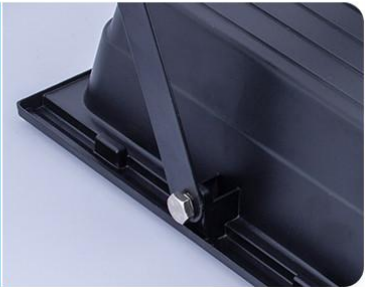

Adjustable bracket

To meet customer demand, different Angle lighting

Intelligent power display

5 LED display lights, each indicator represents 20% of the electricity, electricity surplus visible at any time